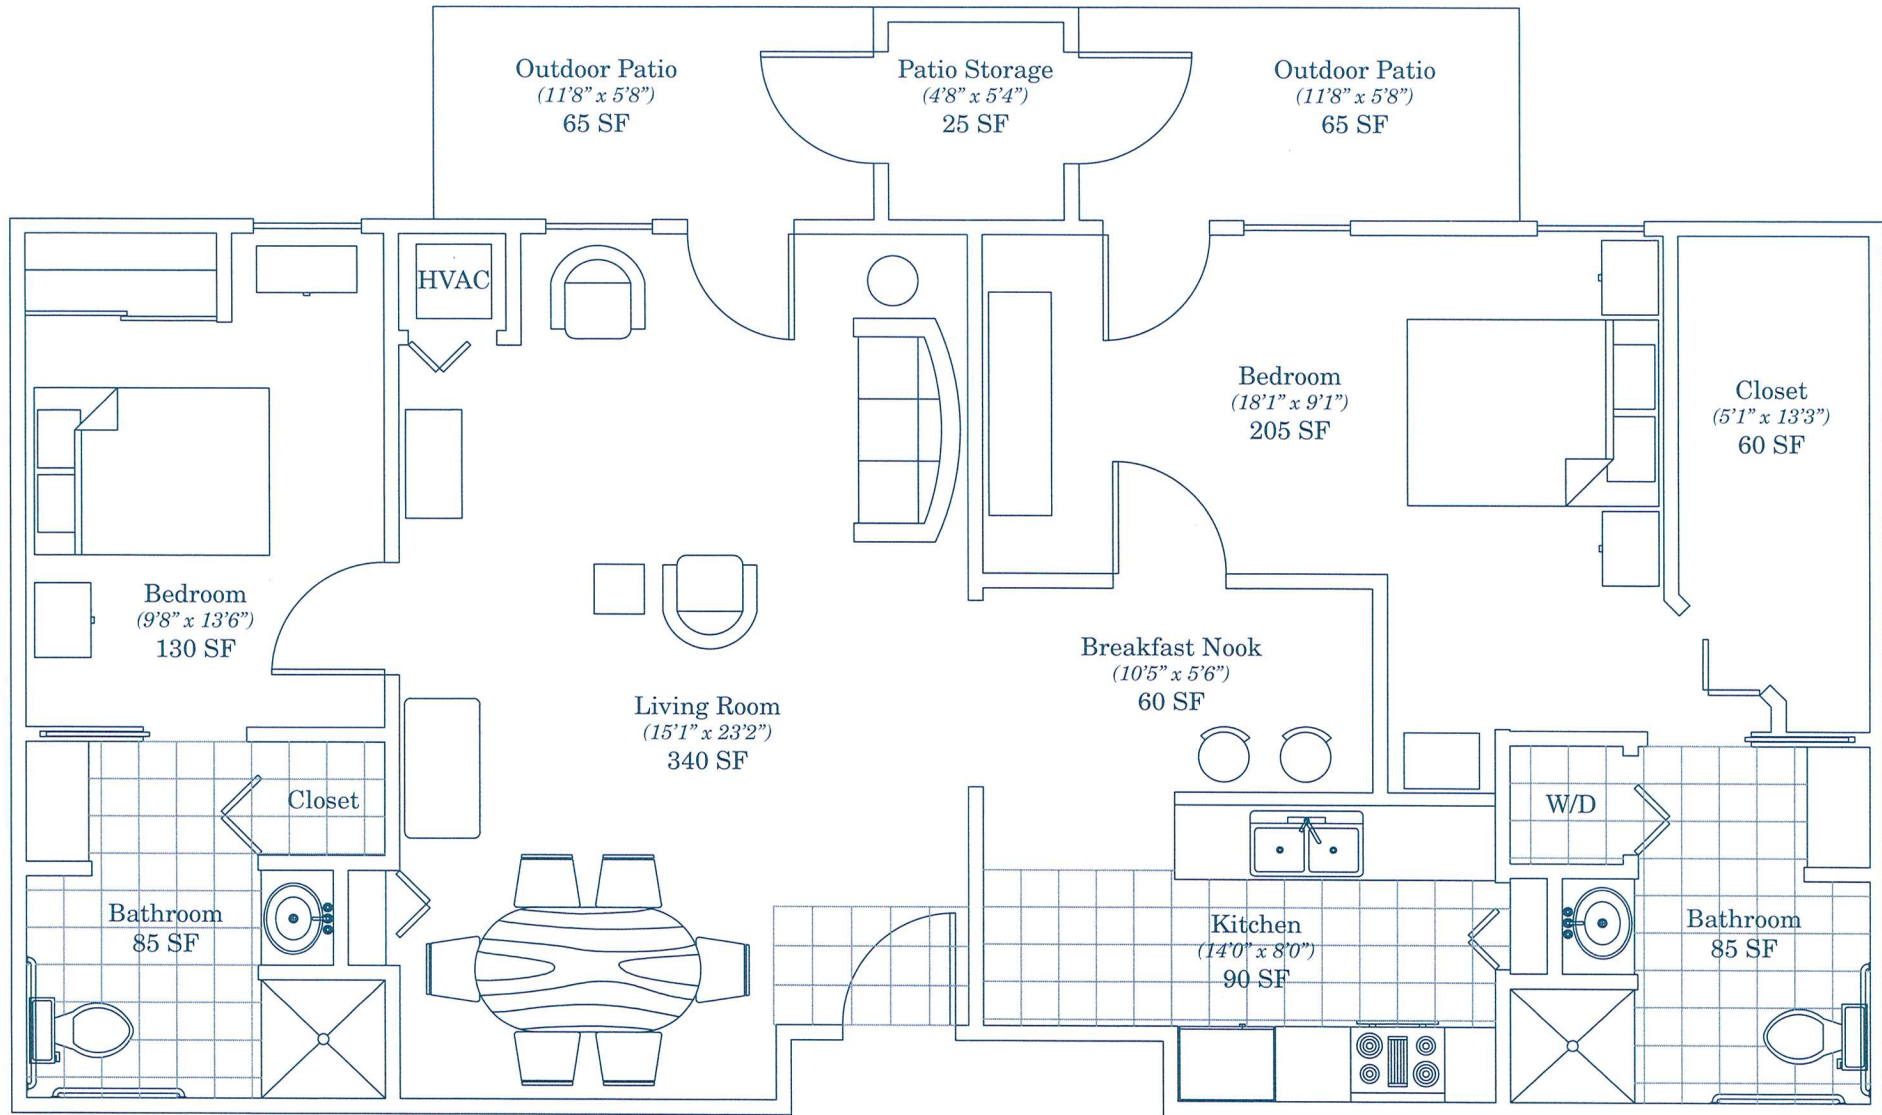

Deluxe Independent Two-Bedroom

1210 Square Feet Total